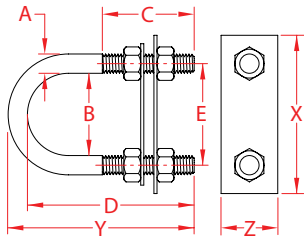

BOW/STERN EYE

304 STAINLESS STEEL

Import

Wire
Formed

ITEM	A (size)	B	C	D	E	X (height)	Y (length)	Z (width)	WLL (lb)	WT (lb)	PACKAGING TYPE	EACH (qty)	INNER (qty)	CARTON (qty)	UPC
S0353-10055	3/8"	1.03"	1.13"	2.25"	1.41"	2.00"	2.63"	1.25"	3,200	0.25	POLYBAG	1	1	50	791506043041
S0353-10090	3/8"	1.03"	3.00"	4.00"	1.41"	2.00"	4.38"	1.25"	3,200	0.35	POLYBAG	1	1	50	791506043058
S0353-10115	3/8"	1.03"	4.00"	5.00"	1.41"	2.00"	5.38"	1.25"	3,200	0.40	POLYBAG	1	1	50	791506043065
S0353-11120	7/16"	1.50"	3.44"	5.00"	1.94"	2.63"	5.44"	1.45"	3,800	0.58	POLYBAG	1	1	50	791506043072
S0353-11150	7/16"	1.50"	4.50"	6.00"	1.94"	2.63"	6.44"	1.45"	3,800	0.64	POLYBAG	1	1	50	791506043089
S0353-13095	1/2"	1.31"	2.50"	3.87"	1.81"	2.63"	4.37"	1.45"	4,800	0.65	POLYBAG	1	1	10	791506043096
S0353-13120	1/2"	1.31"	3.44"	4.85"	1.81"	2.63"	5.35"	1.45"	4,800	0.70	POLYBAG	1	1	10	791506043102
S0353-13150	1/2"	1.31"	4.75"	6.00"	1.81"	2.63"	6.50"	1.45"	4,800	0.80	POLYBAG	1	1	10	791506043119
S0353-13180	1/2"	1.31"	6.00"	7.25"	1.81"	2.63"	7.75"	1.45"	4,800	0.95	POLYBAG	1	1	10	791506043126

NOTE:
EACH U-BOLT SET INCLUDES 4 NUTS (2 STANDARD AND 2 BEVELED), 1 BOW PLATE AND 1 STERN PLATE. THREADS ARE "UNC".
ALL DIMENSIONS ARE NOMINAL (+/- 3%) AND ARE SUBJECT TO CHANGE WITHOUT NOTICE.